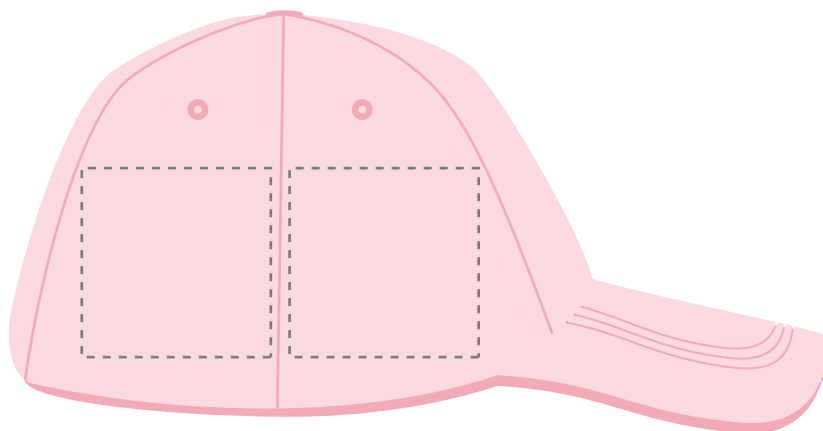

This item is available in the following colours:

Your Ref:	Quantity:	Product Code: CF2002
Our Ref:	Version: 1	Product Colour: BABY PINK

**PRINTING CONCERNS: PRINT MAY DISCOLOUR**

**PRODUCT INFO: DUE TO THE NATURE OF THE PRODUCT THE PRINT POSITION MAY VARY BY 10 - 20 MM**

The dashed line is to demonstrate print area and will not appear on your printed item

**PANTONE REFERENCE(S)**

 Full colour printing

ARTWORK SCALE 50%

ARTWORK SCALE 100%  
 Max print area 50mm x 50mm  
 Actual logo size: