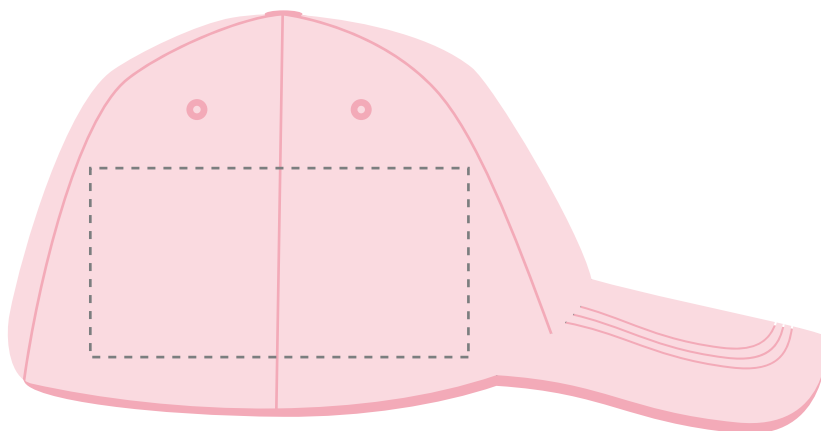

This item is available in the following colours:

Your Ref:	Quantity:	Product Code: CF2002
Our Ref:	Version: 1	Product Colour: BABY PINK

**PRINTING CONCERNS: PRINT MAY DISCOLOUR**

**PRODUCT INFO: DUE TO THE NATURE OF THE PRODUCT THE PRINT POSITION MAY VARY BY 10 - 20 MM**

**PANTONE REFERENCE(S)**

The dashed line is to demonstrate print area and will not appear on your printed item

 Full colour printing

ARTWORK SCALE 50%

ARTWORK SCALE 100%  
 Max print area 100mm x 50mm  
 Actual logo size: